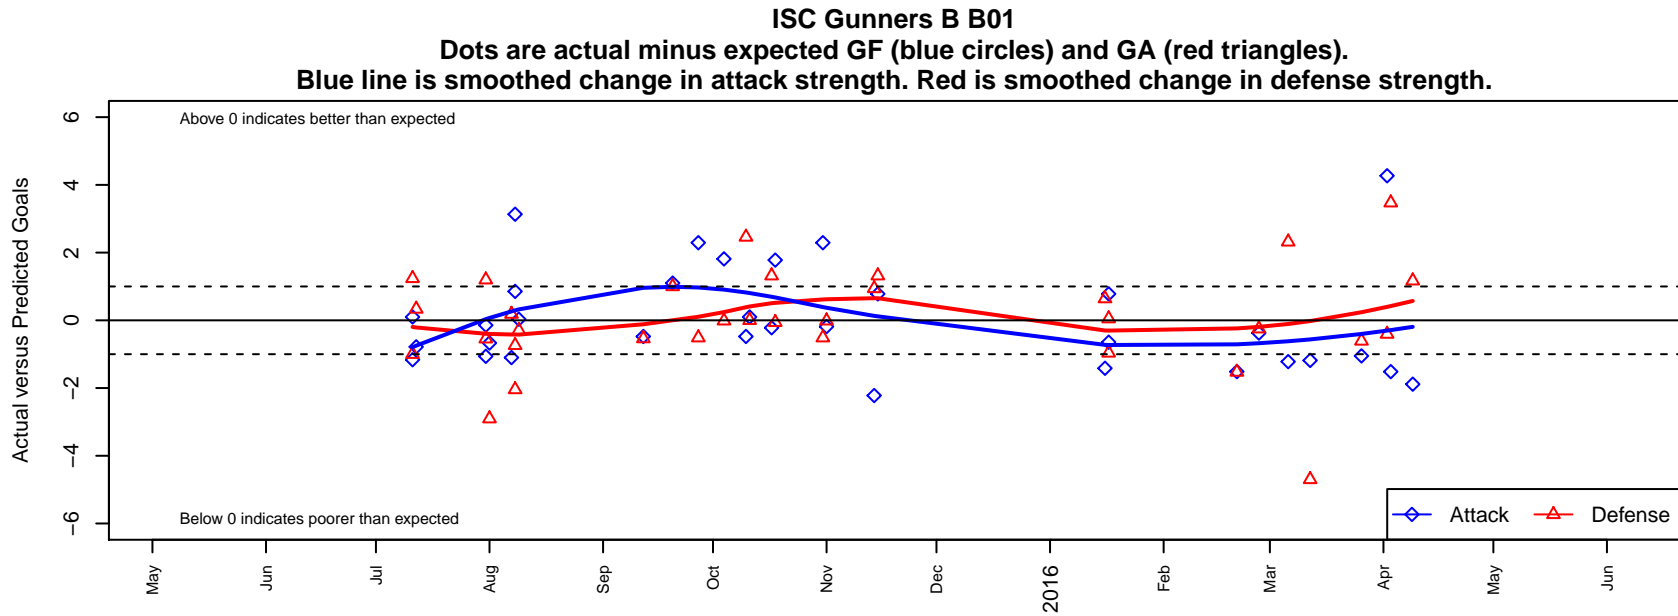

## ISC Gunners B B01

Issaquah SC  
 Issaquah, WA  
 B01 total strength=986  
 attack=3 defense=1.21  
 fall league = PSPL Classic 2 Blue U14  
 spr league = Spr PSPL Classic 1 U14

alt names used:  
 ISC GUNNERS FC ISC GUNNERS B01B (WA,  
 ISC GUNNERS FCISC GUNNERS B01B  
 ISC Gunners B01B  
 ISC Gunners B01 B  
 ISC Gunners B01 B  
 ISC GUNNERS FC ISC GUNNERS B01B (WA,

**attack and defense variance (black dot)  
relative to other teams  
and top 10 in region**

**attack and defense rating  
relative to others at age  
and all opponents in last 13 months**

**Performance relative to 13 month average**