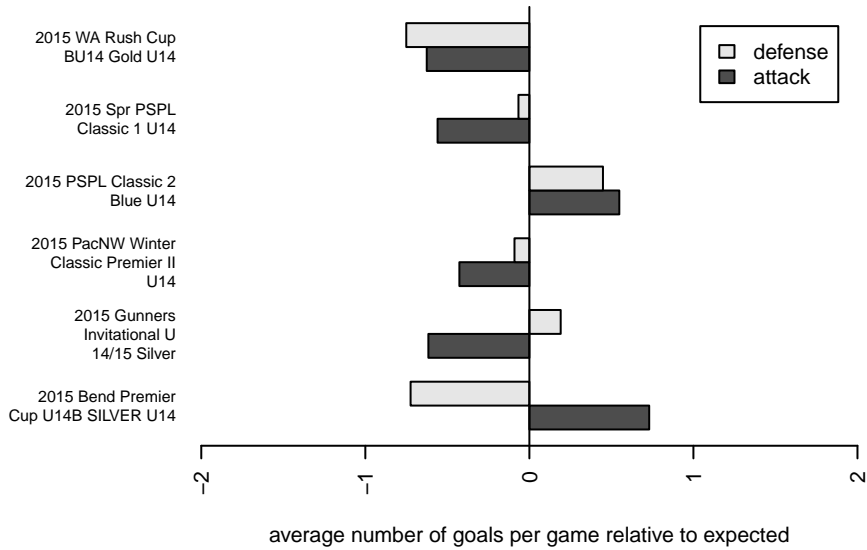

## ISC Gunners B B01

Issaquah SC  
 Issaquah, WA  
 B01 total strength=986  
 attack=3 defense=1.21  
 fall league = PSPL Classic 2 Blue U14  
 spr league = Spr PSPL Classic 1 U14

alt names used:  
 ISC GUNNERS FC ISC GUNNERS B01B (WA,  
 ISC GUNNERS FCISC GUNNERS B01B  
 ISC Gunners B01B  
 ISC Gunners B01 B  
 ISC Gunners B01 B  
 ISC GUNNERS FC ISC GUNNERS B01B (WA,

Venues played:  
 2015 Gunners Invitational U 14/15 Silver  
 2015 WA Rush Cup BU14 Gold U14  
 2015 Bend Premier Cup U14B SILVER U14  
 2015 PSPL Classic 2 Blue U14  
 2015 PacNW Winter Classic Premier II U14  
 2015 Spr PSPL Classic 1 U14

**attack and defense variance (black dot)  
relative to other teams  
and top 10 in region**

**attack and defense rating  
relative to others at age  
and all opponents in last 13 months**

**Performance relative to 13 month average**