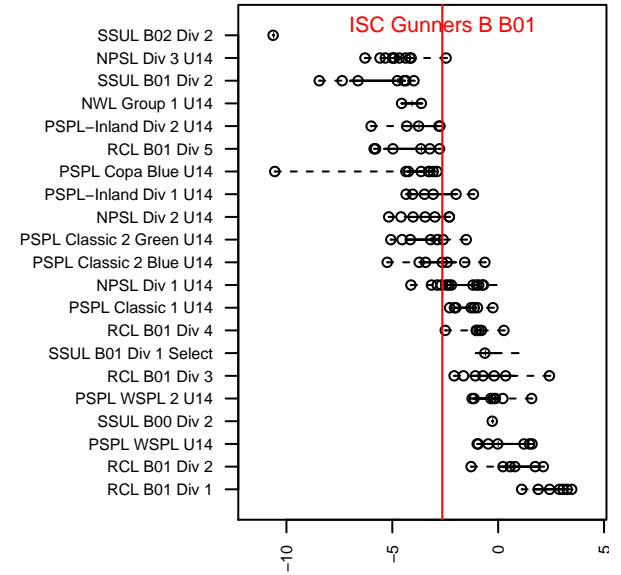

## ISC Gunners B B01

Issaquah SC  
 Issaquah, WA  
 B01 total strength=986  
 attack=3 defense=1.21  
 fall league = PSPL Classic 2 Blue U14  
 spr league = Spr PSPL Classic 1 U14

alt names used:  
 ISC GUNNERS FC ISC GUNNERS B01B (WA,  
 ISC GUNNERS FCISC GUNNERS B01B  
 ISC Gunners B01B  
 ISC Gunners B01 B  
 ISC Gunners B01 B  
 ISC GUNNERS FC ISC GUNNERS B01B (WA,

Venues played:  
 2015 Gunners Invitational U 14/15 Silver  
 2015 WA Rush Cup BU14 Gold U14  
 2015 Bend Premier Cup U14B SILVER U14  
 2015 PSPL Classic 2 Blue U14  
 2015 PacNW Winter Classic Premier II U14  
 2015 Spr PSPL Classic 1 U14

**attack and defense variance (black dot)  
relative to other teams  
and top 10 in region**

**attack and defense rating  
relative to others at age  
and all opponents in last 13 months**

**Performance relative to 13 month average**