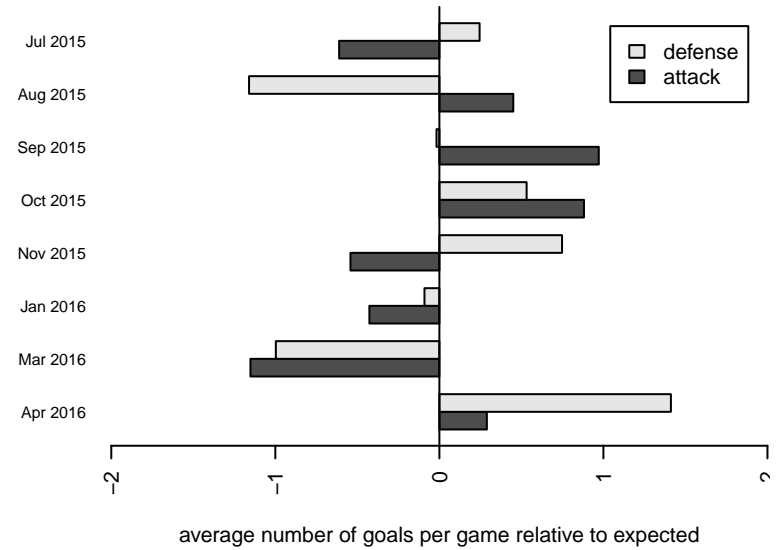

Performance relative to 13 month average